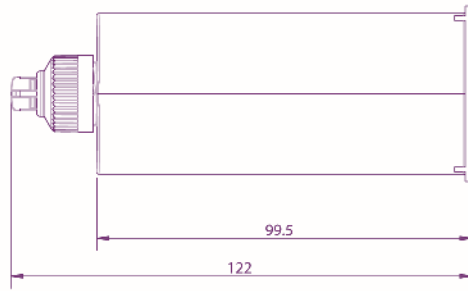

SINGLE FLANGE

1:1 CARTRIDGE 50ml

2:1 CARTRIDGE 50ml

4:1 CARTRIDGE 50ml

10:1 CARTRIDGE 50ml