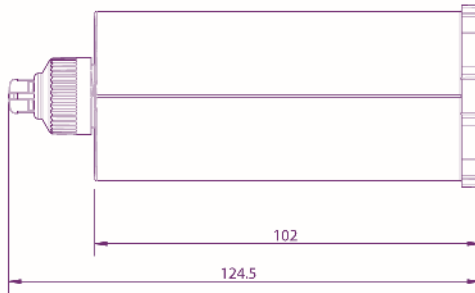

SINGLE FLANGE

1:1 CARTRIDGE 50ml

2:1 CARTRIDGE 50ml

4:1 CARTRIDGE 50ml

10:1 CARTRIDGE 50ml