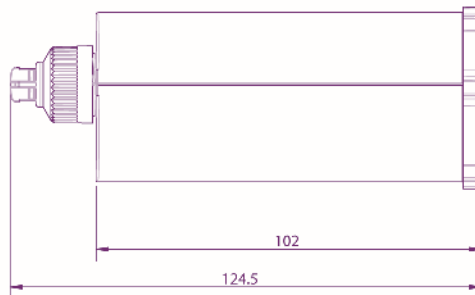

SINGLE FLANGE

1:1 CARTRIDGE 50ml

2:1 CARTRIDGE 50ml

4:1 CARTRIDGE 50ml

10:1 CARTRIDGE 50ml