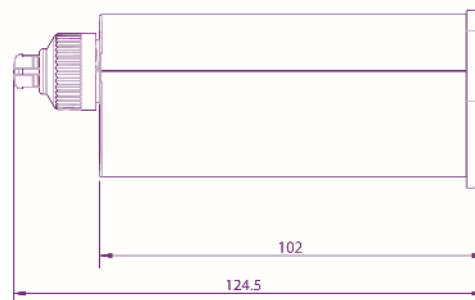

SINGLE FLANGE

1:1 CARTRIDGE 50ml

2:1 CARTRIDGE 50ml

4:1 CARTRIDGE 50ml

10:1 CARTRIDGE 50ml